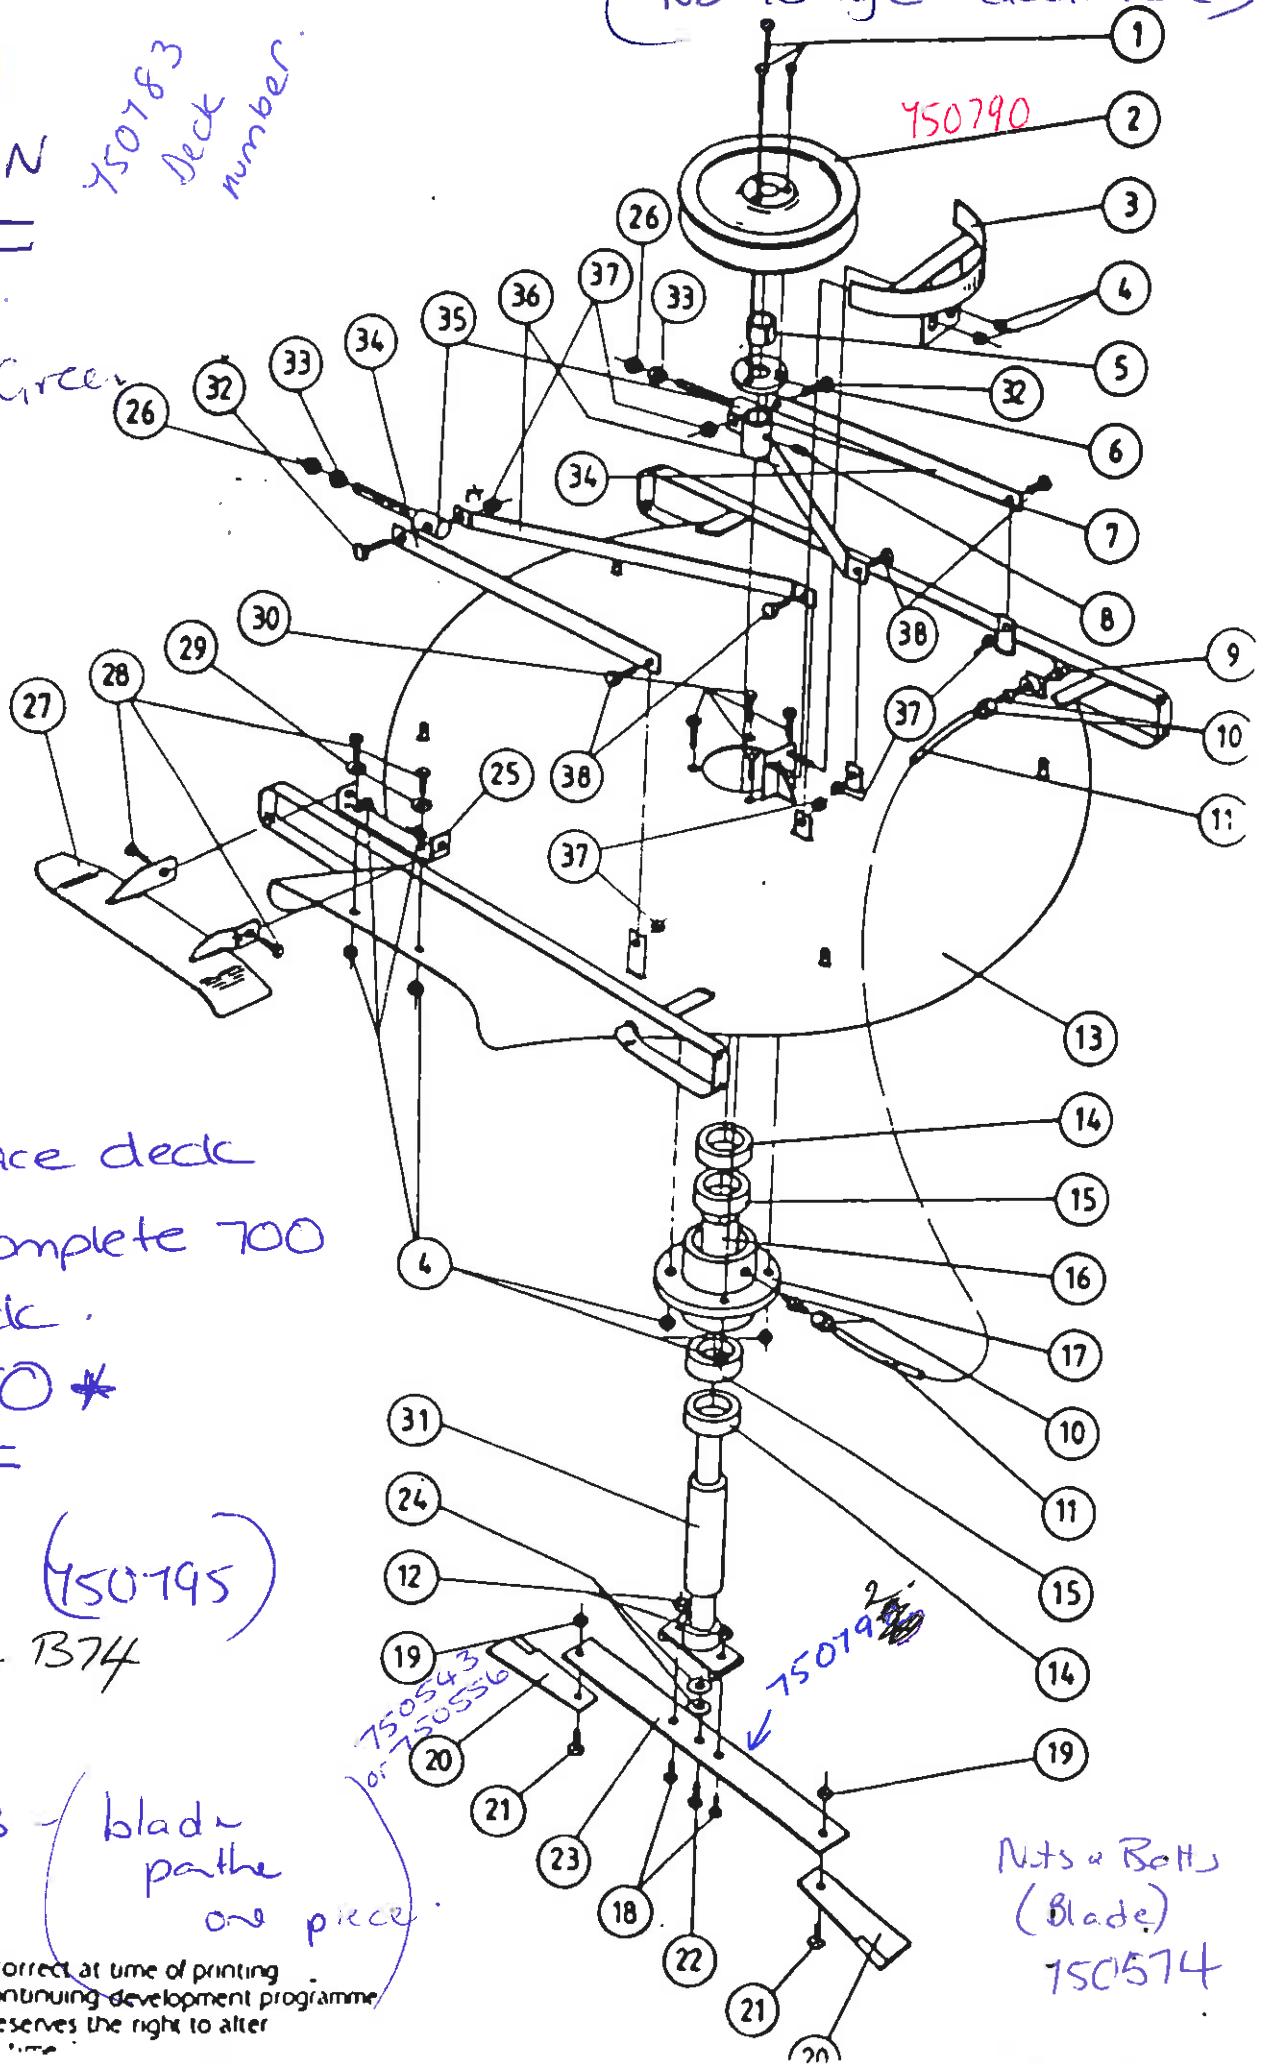

PRODUCT NO.  
750783  
NOVEMBER 1988

1988 ON

750783  
Deck  
number.

Are.  
Lighter Green  
Not  
Dark  
Green

\*  
To replace deck  
Send complete 700  
mm deck.  
750850\*

(750795)  
BELT - B374

236113 - blade  
pathe  
one piece.

Nuts & Bolts  
(Blade)  
750574

Information given was correct at time of printing  
however, owing to a continuing development programme  
great Industries Ltd reserves the right to alter  
specifications at any time.

**Kingcat Industries (P)**

**730mm DECK PARTS LIST**

REF NO.	PART NO.	DESCRIPTION
1	750108	Bolt - 1/4 x 1 3/4
2	750790	Pulley - Spindle
3	750786	Guide - Bell
4	750102	Nut - Nyloc M8
5	750686	Biloc Centre
6	751068	Retainer - Threaded
7	750669	Spacer - Spindle
8	750103	Screw - Grub
9	750219	Nipple - Grease
10	750217	Brass Fitting
11	750793	Tube - Grease
12	750127	Nut - Nyloc M10
13	751172	Chassis - Cutter
14	750282	Seal - Spindle
15	750330	Bearing
16	750619	Spacer - Bearing
17	754148	Housing - Spindle
18	750139	Screw - Set M10 x 35
19	750135	Nut - Nyloc 3/8 NF
20	750543	Blade - Flat
	750556	Blade - Turned Up
21	750297	Bolt - Blade
22	750266	Screw - Set M10 x 30
23	750792	Bar - Blade
24	750153	Washer - Flat M10 x 21
25	754066	Bracket - Flap
26	750144	Nut - Nyloc 5/8 NF
27	754059	Flap Assy
28	750116	Screw - Set M8 x 20
29	750156	Washer - Flat M8 x 21
30	750118	Screw - Set M8 x 25
31	750542	Spindle Sub Assembly. (supercedes 750482)
32	750107	Screw - Set M12 x 50
33	750132	Nut - 5/8 NF Hex
34	750527	Guide Arm - Outer
35	751049	Adjuster - Pan
36	750528	Arm - Connecting Inner
37	750104	Nut - Nyloc M12
38	750140	Screw - Set M12 x 25

750574 Blade bolts + Nuts.

**PARTS NOT ILLUSTRATED**

- \* 750795 V Belt - B74
- 750502 Mulch Plate