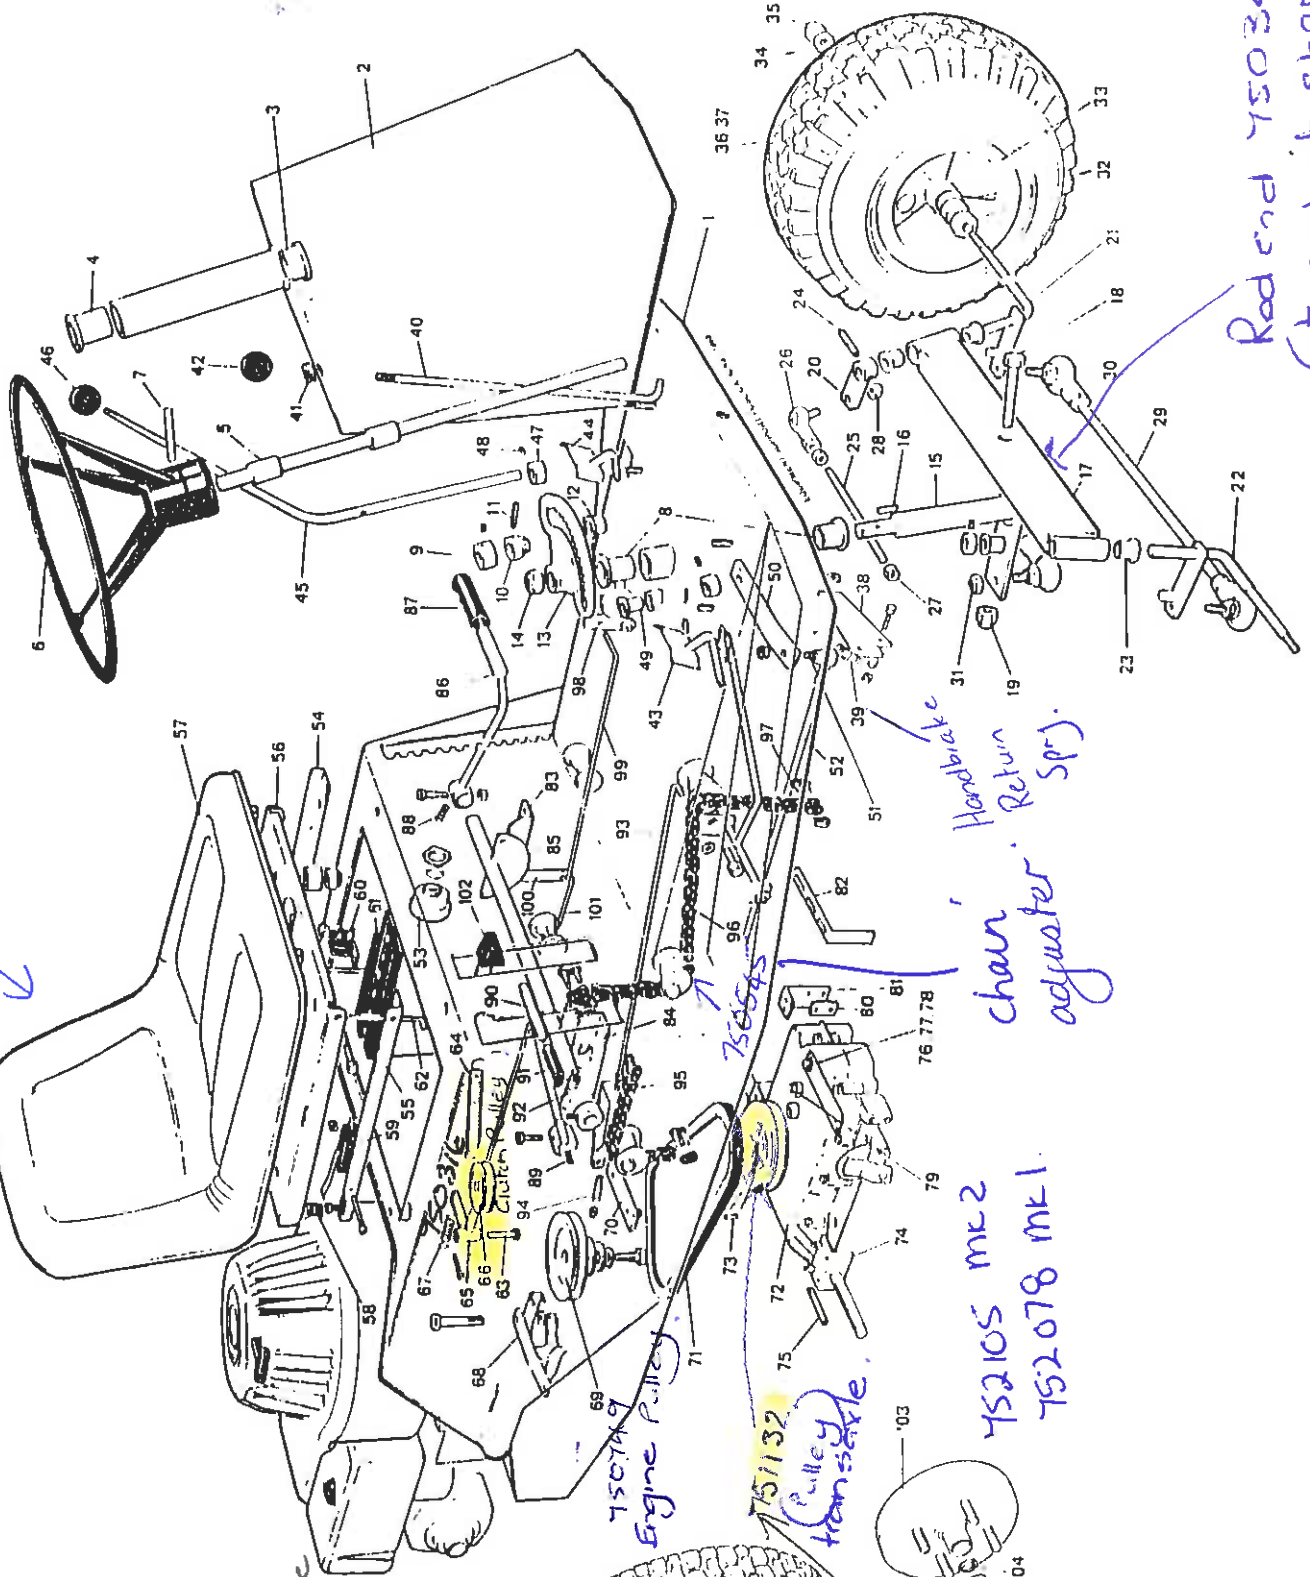

Cheetah II

Pre-2000

Model 752001 - 8 + hp.
753001 - 13 hp.

Pre-2000

Spring Level engage

CHEETAH II PARTS LIST

REF NO.	PART NO.	DESCRIPTION			
1	752027	Chassis	52	752012	Link - Gear Shift MKI (752109 MKII)
2	752091	Cowl - Steering	53	752080	Switch - Ignition
3	750323	Bush - Steering		752073	Key - Ignition
4	750323	Bush - Steering	54	752068	Mounting - Seat L/H
5	752102	Shaft - Steering (Long)	55	752069	Mounting - Seat R/H
6	750766	Steering Wheel	56	752024	Plate Assy - Seat
7	750200	Pin - Steering Wheel	57	750768	Seat
8	750323	Bush - Steering	58	750770	Spring - Compression Seat
9	750521	Collar	59	750769	Microswitch
10	750777	Pinion	60	750272	Solenoid
11	754119	Pin	61	750269	Battery
12	750241	Bush - Steering	62	750313	Clamp - Battery
13	750775	Quadrant	63	750606	Pin - Pivot
14	750128	Nut - Nyloc M16	64	750385	Spring - Pan Lift
15	750774	Shaft - Steering (Short)	65	752097	Arm Assy - Clutch
16	750405	Key - Woodruff	66	750316	Pulley - Clutch
17	751063	Axle Beam	67	750386	Spring - Clutch
8	750162	Bolt - M16 x 60	68	751035	Guide Belt - Engine Rear
19	750128	Nut - Nyloc M16	69	750749	Pulley - Engine
20	752057	Arm - Steering	70	751025	Guide Belt - Engine Front
21	751006	King Pin - Axle L/H	71	750261	V Belt - A25
22	751064	King Pin - Axle R/H	72	750223	Transaxle - MKI 200
23	750241	Bush - Steering	73	750405	Key - Woodruff
24	750180	Pin - M8 x 30	74	750811	Plate - Wear MKI (752107 MKII)
25	751042	Drag Link	75	750613	Key - Drive
26	750347	Ball Joint	76	750413	Washer - Slot
27	750189	Nut - M10 x 1.25	77	751951	Arm - Selector MKI (752104 MKII)
28	750394	Nut - Nyloc (Ball Joints)	78	750092	Washer - Flat
29	758056	Tie Rod	79	750197	Switch - Neutral
30	750347	Ball Joint	80	750526	Spacer - Stabiliser Transaxle
31	750394	Nut - Nyloc M10 x 1.25	81	750525	Stabiliser - Transaxle MKI (752108 MKII)
32	750242	Bearing - Front Wheel	82	752079	Guide - Bell Centre
33	750767	Rim - Half 5"	83	750520	Bracket - Lift Shaft
34	750154	Washer - Flat	84	750520	Bracket - Lift Shaft
35	750104	Nut - Nyloc M12	85	751011	Lift Shaft
36	750290	Tube 5" 410 x 350 x 5	86	751015	Lever - Lift Shaft
37	750291	Tyre 5" 410 x 350 x 5	87	750310	Handlegrip
38	750514	Bellcrank - Handbrake	88	750384	Spring
39	750388	Spring - Handbrake Return	89	750384	Spring } Lever Return Spring
40	752020	Rod - Handbrake	90	752013	Lever - Engage (Blade) ↓ Switch
41	750256	Grommet	91	750310	Handlegrip
42	750238	Knob - Handbrake	92	750383	Spring - Return - (Pan)
43	751029	Pedal - Brake - (Spring is 750388)	93	752023	Rod - Brake
44	751034	Pedal - Clutch	94	750389	Spring - Brake Rod
45	752025	Lever Assy - Gear Shift	95	750611	Chain - Lift Rear
46	750237	Knob - Gear Lever	96	750610	Chain - Lift Front
47	752062	Collar - Gear Shift	97	750320	Links - Lift Chain
48	750103	Screw - Grub	98	N/A	
49	752072	Bush - Gear Shift	99	750173	Link - Clutch Lever
50	752026	Arm Assy - Gear Shift	100	750175	Arm - Rocker
51	750347	Ball Joint	101	752023	Rod - Clutch
			102	750329	Throttle Control Assy
			103	752078	Hub - Wheel MKI (752105 MKII)
			104	750193	Circlip
			105	750499	Cap - Hub
			106	750393	Wheel Nut
			107	750412	Rim
			108	750258	Tube - 16 x 650 x 8
			109	750259	Tyre - 16 x 650 x 8
				750542 MG	Tyre - Mudgrip 16 x 650 x 8

Complete front 5" wheel part # 750541

includes 750290 x 1 750291 x 1 750767 x 2 750242 x 2 750129 x 4 750118 x 4

Clutch + Brake Pedal Return Spring

Lever Return Spring ↓ Switch 750769 on MKI + 13 hp

Key Rear wheel 750613