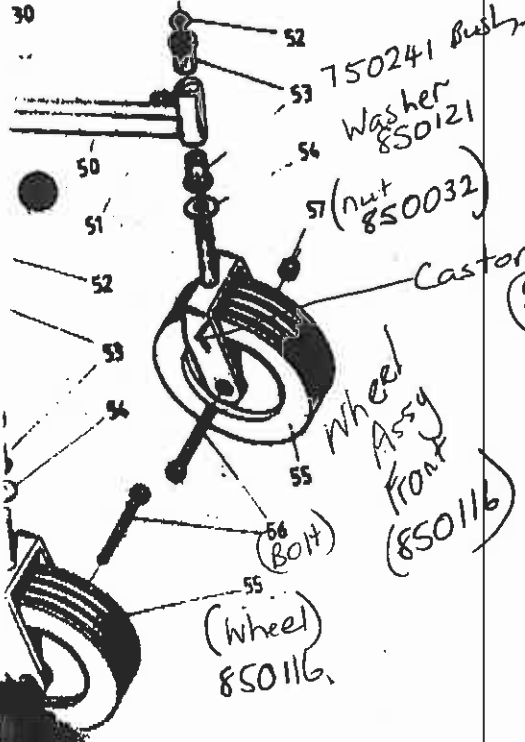

Cub 610

or Grassmaster
610

Powered by:
Honda GXV 160

Cubmaster 610 Powered by:
Honda CRV 140

Cub 610
Grassmaster 610

GRASSMASTER 610
(1968)

BLADE AND HOUSING ASSY

750241 Bush
Washer 850121
(nut 850032)
Castor bracket (850084)
Wheel Assy Front (850116)

Bearings are 5

(BEG205-2RS.)

When ordering PLEASE QUOTE PART NUMBER & Description, NOT Illustration No. Determine right or left hand side from side view in operating position (standing at handle).

Cub 610
OR Grassmaster 610