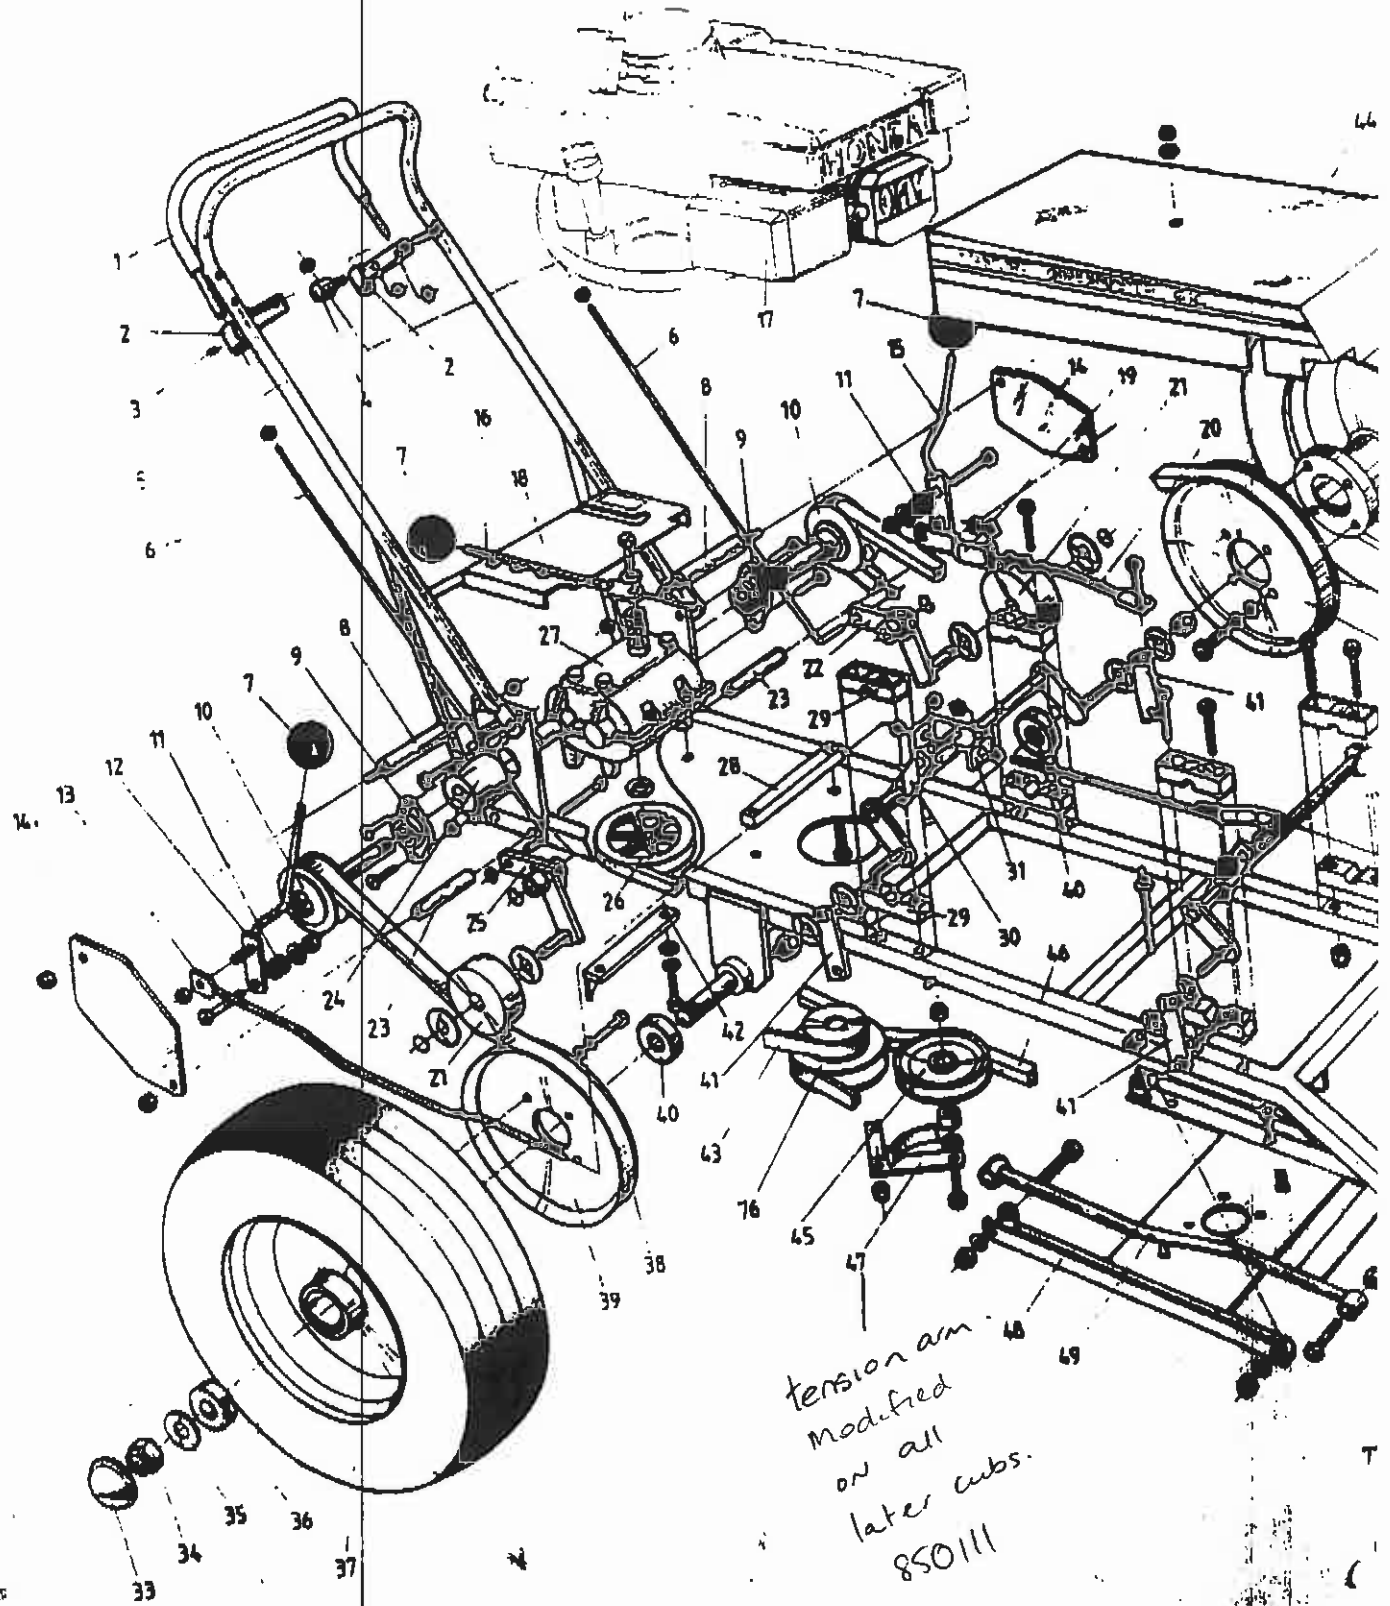

Cub 610

or Grassmaster
610

Powered by:
Honda GXV 160

Cubmaster 610 Powered by:
Honda CRV 140

Cub 610
Grassmaster 610

GRASSMASTER 610
(1968)

BLADE AND HOUSING ASSY

750241 Bush
Washer 850121
(nut 850032)
Castor bracket (850084)
Wheel Assy Front (850116)

Bearings are 5

(BEG205-2RS.)

When ordering PLEASE QUOTE PART NUMBER & Description, NOT Illustration No. Determine right or left hand side from side view in operating position (standing at handle).

Cub 610
OR Grassmaster 610