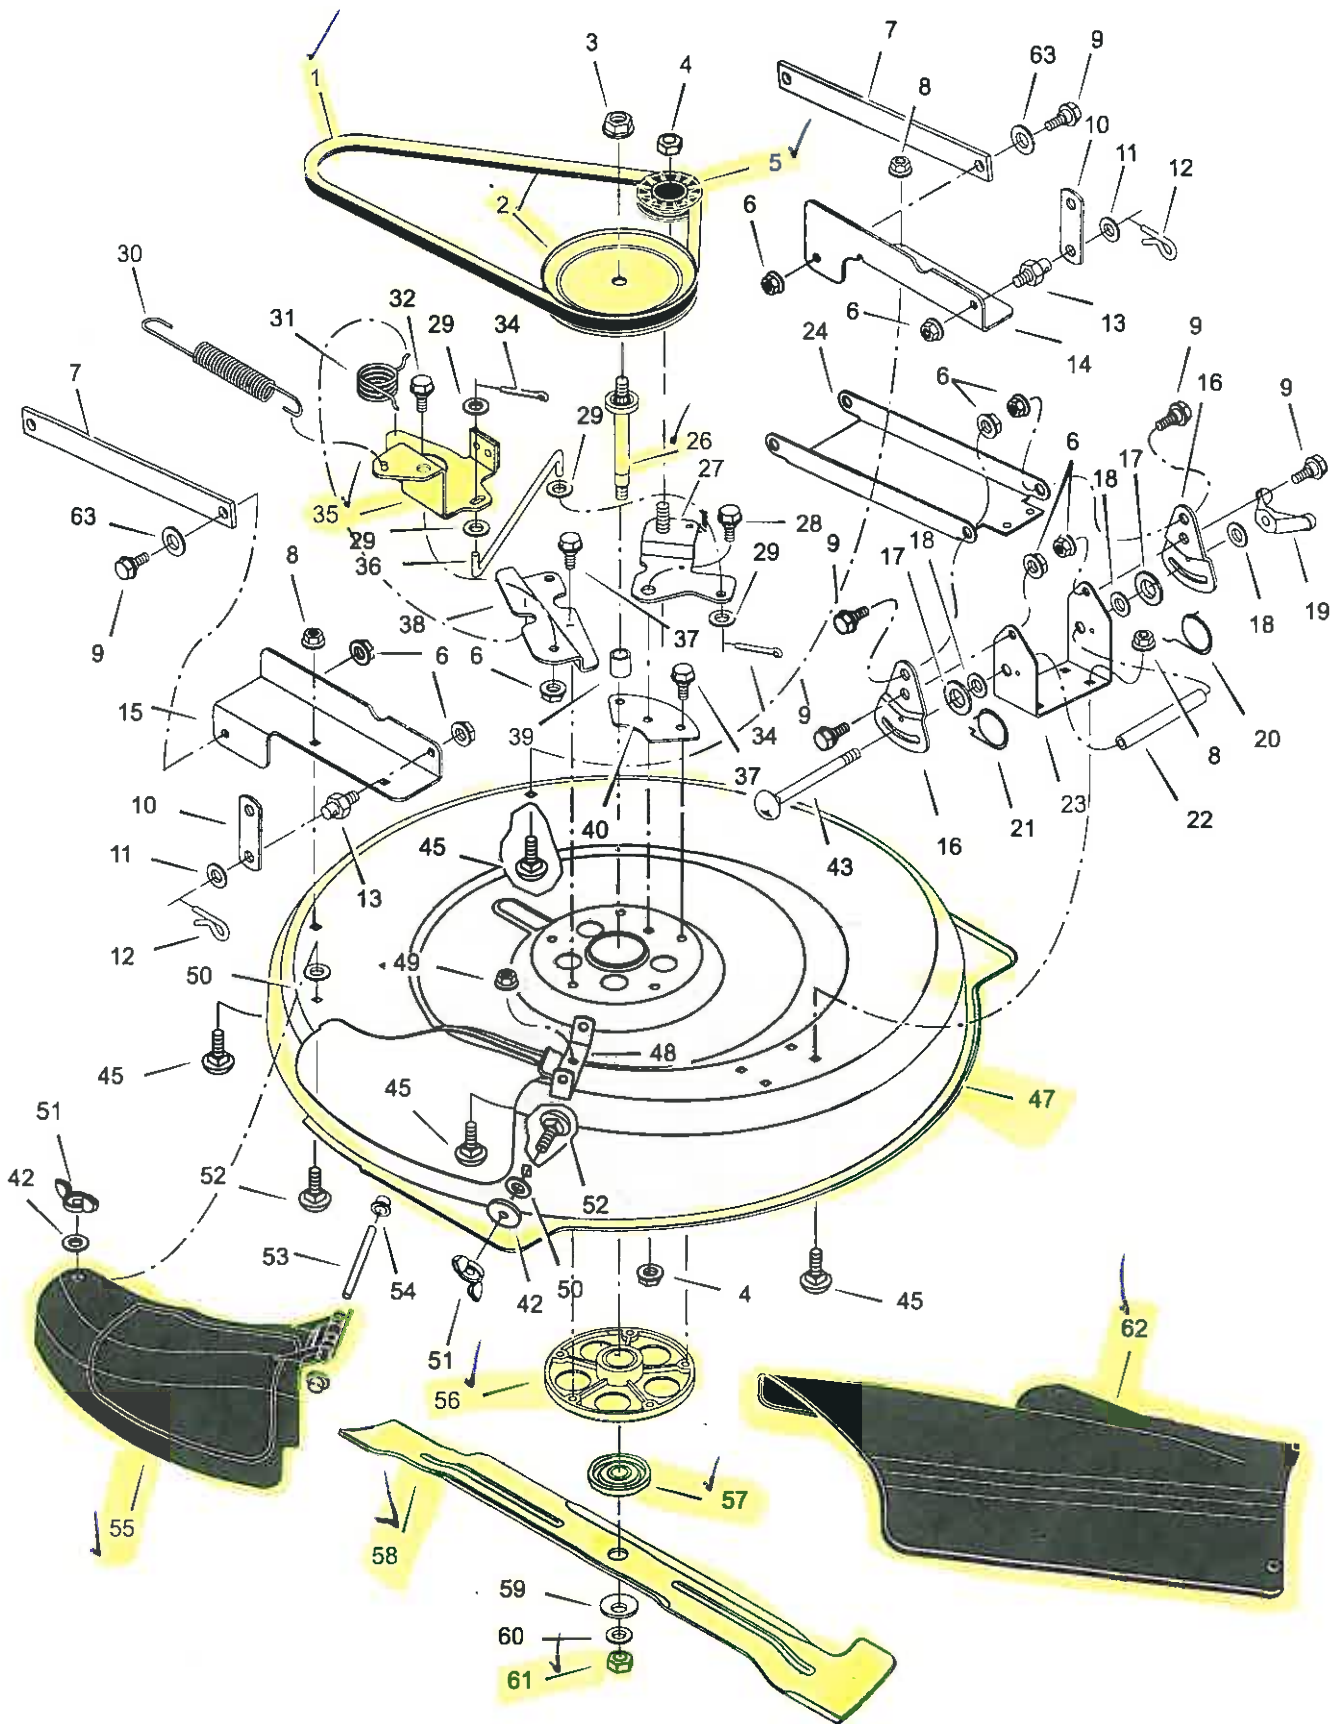

MODEL 309000x8NA

REPAIR PARTS MOWER HOUSING