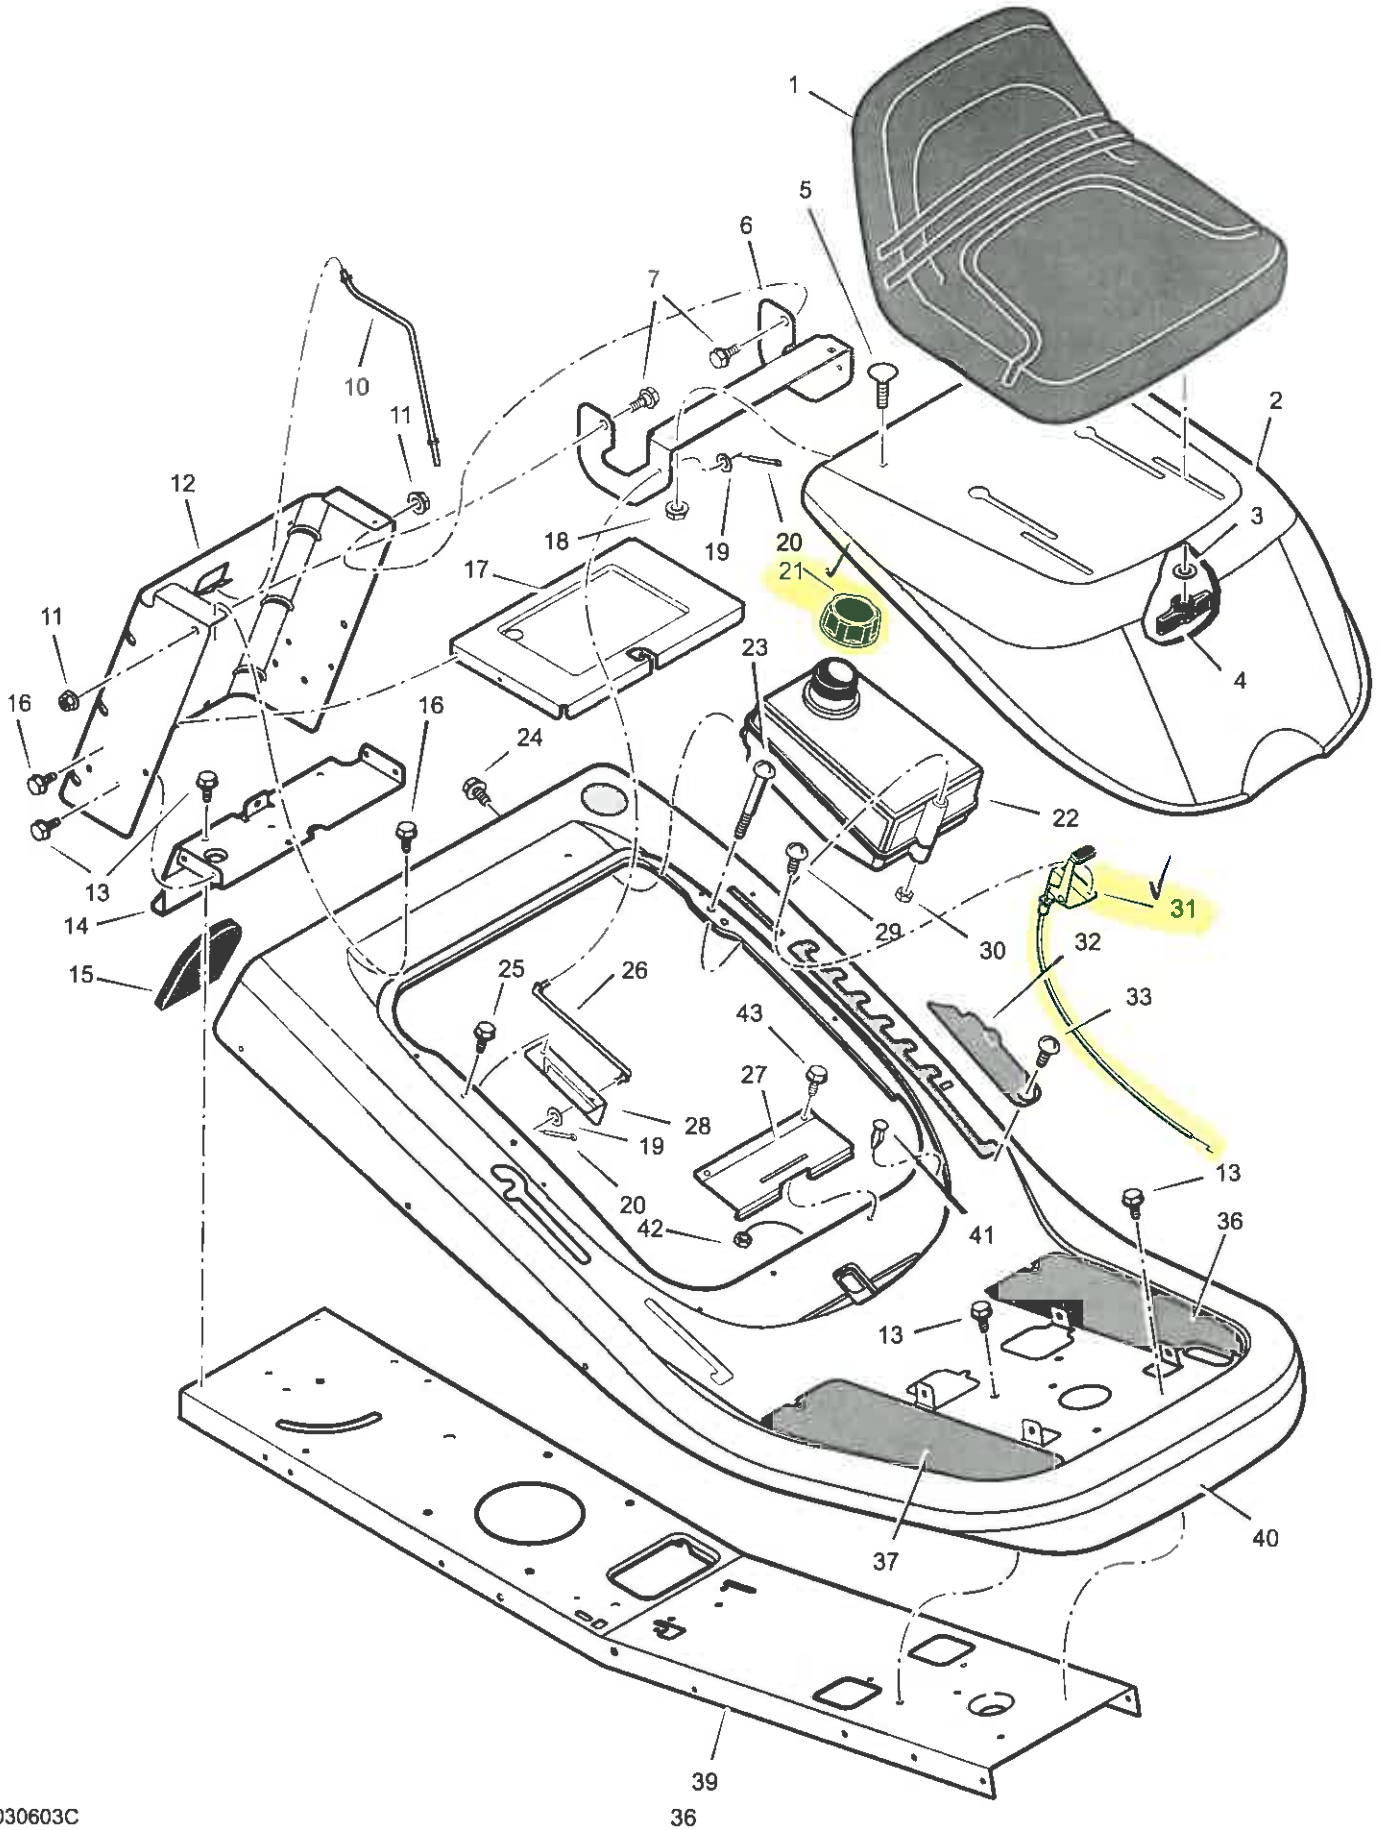

MODEL 309000x8NA

REPAIR PARTS CHASSIS & HOOD

MODEL 309000x8NA

REPAIR PARTS CHASSIS & HOOD

Key No.	Description	Part No.	Key No.	Description	Part No.
1	Seat	690566	23	Screw	6x111
2	Hood	1401027E700	24	Screw	26x253
3	Washer	17x47	25	Screw	26x263
4	Bolt, Wing	1001054	26	Rod, Hood Prop	1401110
5	Bolt, Carriage	2x53	27	Spring, Seat Deck	1401282
6	Bracket, Hinge	1401036E701	28	Bracket, Prop Rod	1401056E701
7	Bolt, Shoulder	9x29	29	Screw	26x201
10	Rod, Battery	1401113	30	Nut, NY-Lock	15x116
11	Nut, Flange	15x84	31	Control, Throttle	1401248 X4 ✓
12	Plate, Rear	1401025E701	32	Cover, Detent (Black)	1401084
13	Screw	26x249	33	Bolt, Shoulder	9x47
14	Plate, Hitch	1401050E701	36	Footmat, Left (Black)	1401229
15	Cover	1401086	37	Footmat, Right (Black)	1401228
16	Screw	26x263	39	Frame	1401256E701
17	Tray, Battery	1401076E701	40	Deck, Seat	1401026E700
18	Nut, Flange	15x79	41	Bumper	94744
19	Washer	17x37	42	Nut	15x116
20	Pin, Cotter	30x20	43	Screw	25x2
4 ✓ 21	Cap, Fuel Tank	92317	- -	Book, Instruction	F-030603C
22	Tank, Fuel	1401240			