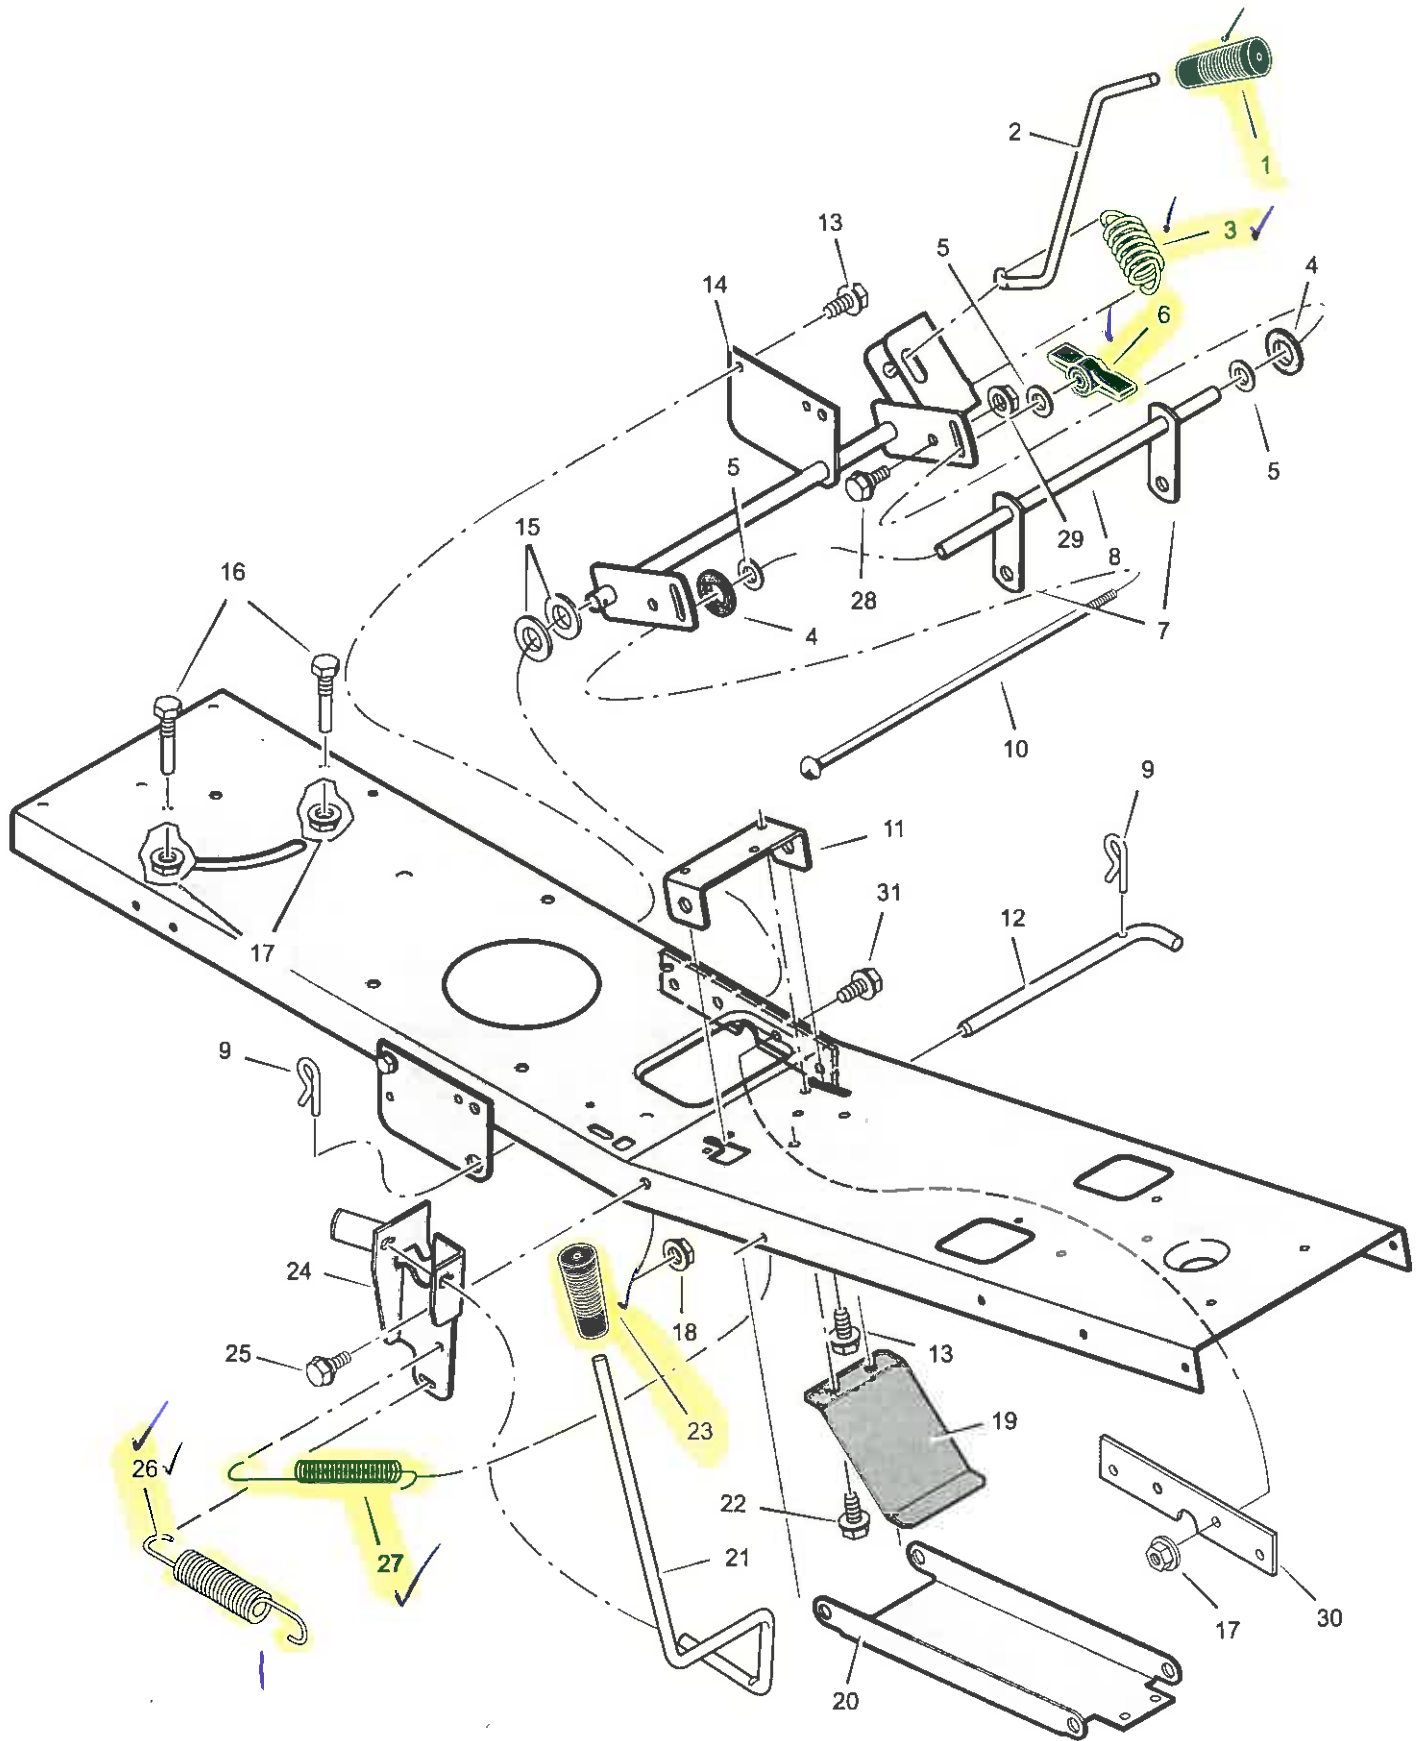

MODEL 309000x8NA

REPAIR PARTS STEERING

Key No.	Description	Part No.	Key No.	Description	Part No.
1	Wheel, Steering (Black)	95185	19	Washer	17x118
2	Insert, Steering	711326	x4 ✓ 20	Gear, Pinion	1401099
3	Console, Low (Black)	1401044	21	Bolt, Hex	1x146
- -	Console, Low (Grey)	1401045	22	E-Ring, Retainer	11x28
4	Screw	26x270	23	Pin, Cotter	30x35
x4 5	Bearing, Upper Steering	1401090	24	Retainer, Spring	094131
6	Tube, Steering (Black)	1401226	24	Retainer, Spring	094131
--	Tube, Steering (Grey)	1401227	x4 ✓ 25	Rack, Steering	1401046
7	Shaft, Steering	1401100	26	Washer	17x201
8	Support, Steering	1401055E701	27	Bracket, Axle Front	1401060
9	Screw	26x249	28	Washer	17x157
10	Bolt, Shoulder	9x67	x2 ✓ 29	Axle & Spindle Assembly	1401250
x4 11	Bearing, Lower Steering	1401098	30	Bracket, Support	1401059
12	Roller	1401102	31	Nut, Flange	15x118
13	Plate, Gear Mounting	1401058	32	Wheel, Front	1401289
x2 14 ✓	Link, Drag	1401123	33	Washer	17x197
15	Nut, Flange	15x84	34	Washer	17x157
16	Washer	17x104	35	Cap, Hub	94618
17	Nut, Flange	15x88	36	Bolt	25x3
18	Bolt, Hex	1x111	37	Washer	17x146

* When you order a tire, make sure to give the brand name of the tire so that the tread pattern on the tire will match.