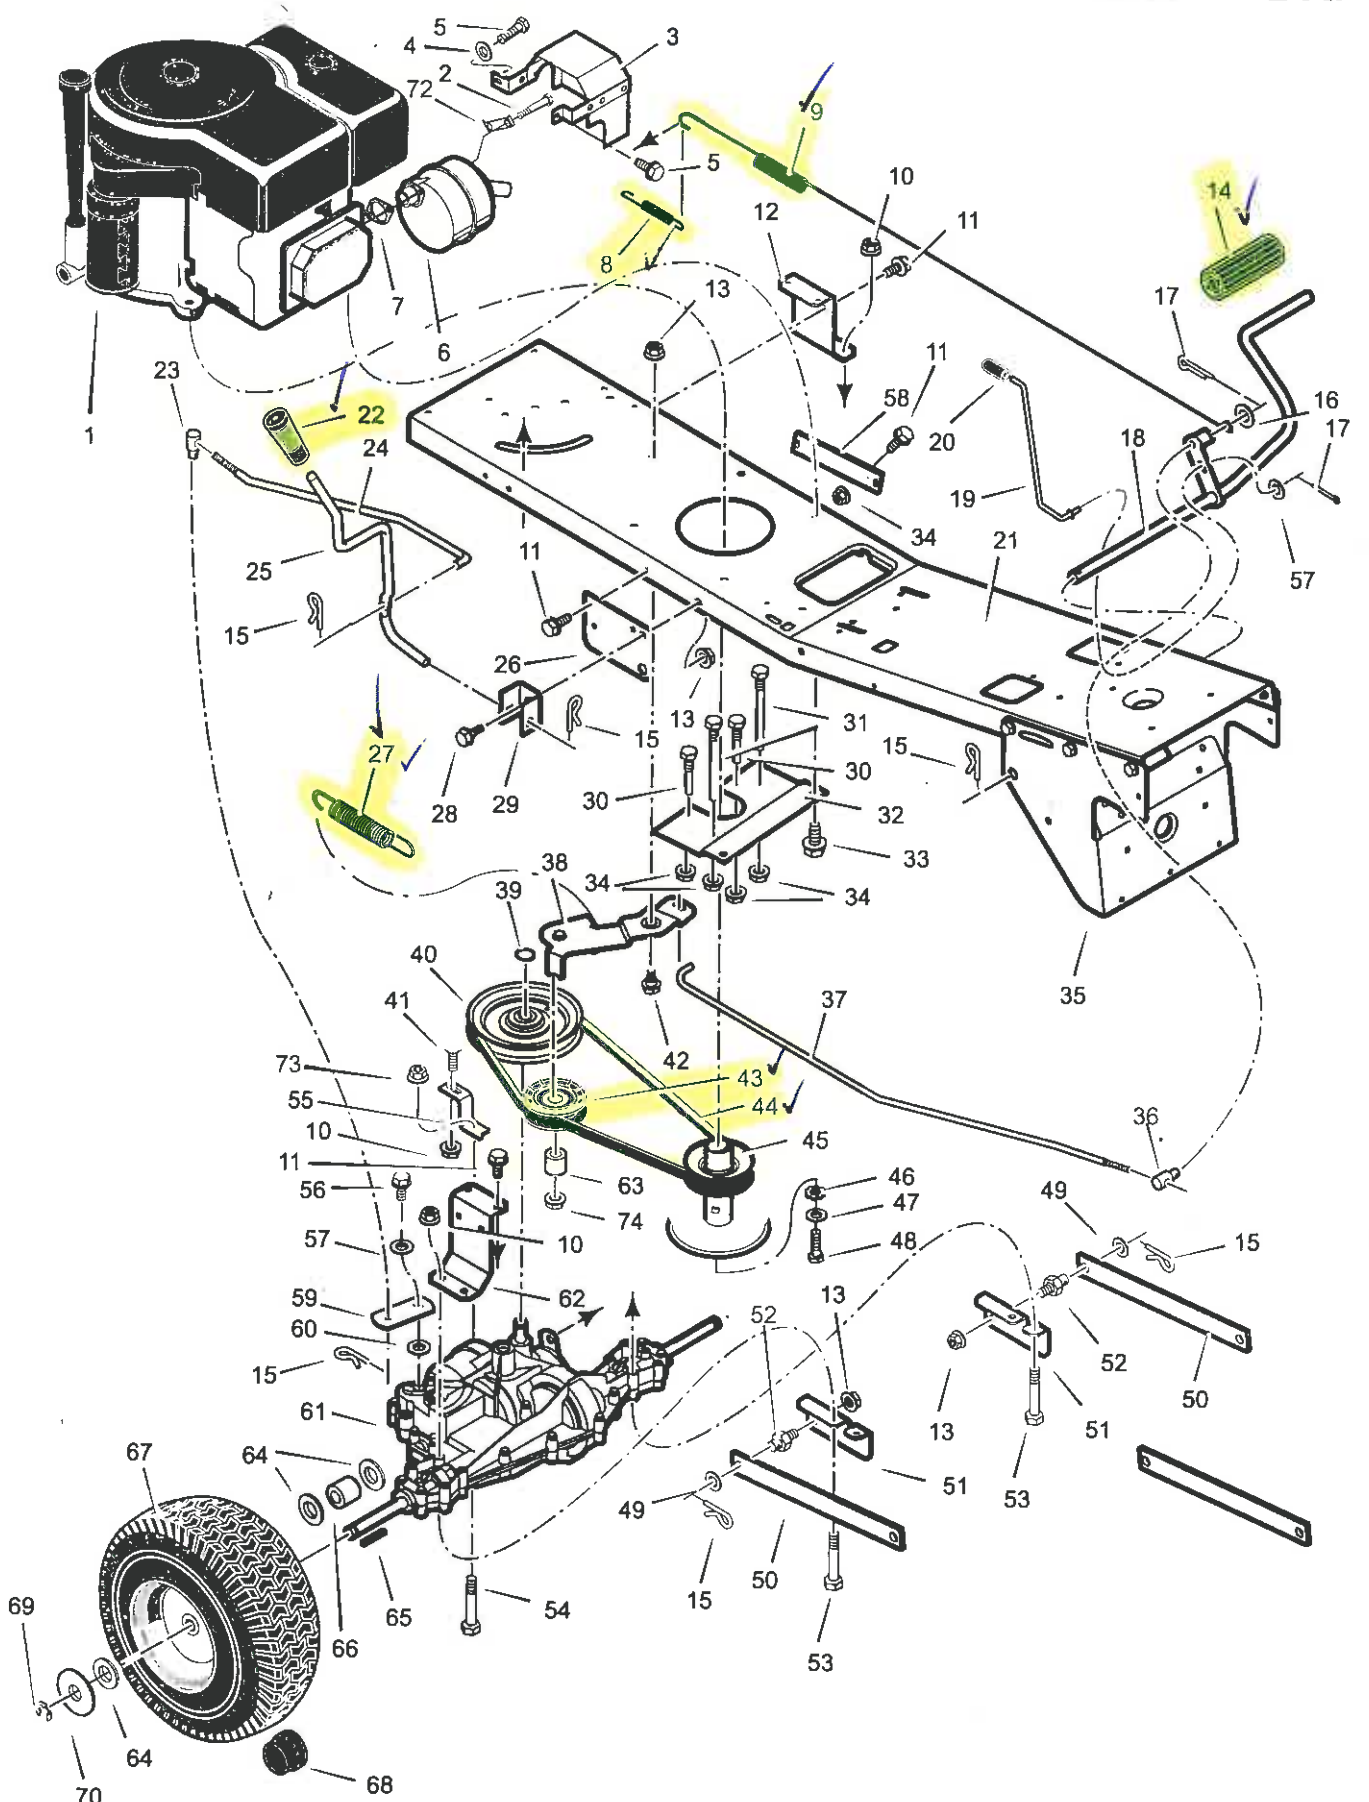

MODEL 309000x8NA

REPAIR PARTS MOTION DRIVE

MODEL 309000x8NA

REPAIR PARTS MOTION DRIVE

Key No.	Description	Part No.	Key No.	Description	Part No.
1	Engine *	---	38	Clutch Arm Assembly	1401128
2	Bolt, Hex	1x134	39	Ring, Retainer	11x7
3	Shield Assembly, Heat	1401207	40	Pulley, Drive	1401077
4	Lockwasher	18x32	41	Bolt, Carriage	2x53
5	Screw	25x2	42	Bolt, Shoulder	9x73
6	Muffler	1401251	x4 43	Pulley, Idler	690410
7	Gasket, Muffler	91309	x5 44	Belt, Motion Drive	37x110
x4 8	Spring, Extension	165x75	45	Pulley, Split Stack	1401066
x4 9 ✓	Spring, Extension	165x148	46	Washer, Star	19x35
10	Nut	15x88	47	Washer	17x170
11	Screw	26x249	48	Bolt, Hex	1x140
12	Bracket, Left Transaxle	1401042	49	Washer	17x102
13	Nut, Flange	15x84	50	Arm, Rear	1401031E701
x1 14	Cover, Pedal	21544	51	Bracket, Rear Hanger	1401039
15	Pin, Cotter	31x4	52	Pin, Threaded Shoulder	94067
16	Washer	17x53	53	Bolt, Hex	1x155
17	Pin, Cotter	30x20	54	Bolt	1x120
18	Pedal Assembly	1401127E701	55	Bracket, Torque Reactor	1401051E701
19	Rod, Parking Brake	1401112	56	Screw	6x105
20	Grip, Parking Brake Rod	91079	57	Washer, Shift Yoke	17x38
21	Frame	1401256E701	58	Support, Frame	1401260E701
x1 22	Grip, Shift Lever	92697	59	Yoke, Shift	1401093
23	Nut, Adjusting	1401148	60	Washer	17x148
24	Link, Shift	1401122	61	Transaxle, Peerless *	---
25	Lever, Shift	1401111	62	Bracket, Transaxle	1401268
26	Bracket, Lift Pivot	1401032	63	Spacer	690369
x4 27	Spring, Extension	165x147	64	Washer	17x160
28	Bolt, Shoulder	9x73	65	Key, Square	56534
29	Bracket, Pivot	1401043	66	Spacer, Rear Wheel	1401103
30	Guide, Short Belt	1401104	67	Wheel, Rear -15"	1401290
31	Guide, Long Belt	1401105	68	Cap, Hub	94618
32	Plate, Belt Guide	1401057	69	E-Ring	11x3
33	Bolt	25x7	70	Washer	17x195
34	Nut, Flange	15x79	72	Lock, Screw	92378
35	Bracket, Support	1401059	73	Nut	15x43
36	Nut, Adjusting	94815	74	Nut	15x98
37	Rod, Clutch	1401078			

* When you order a tire, make sure to give the brand name of the tire so that the tread pattern on the tire will match.

** For information on Replacement Parts see the Central Parts Distributor in your area.