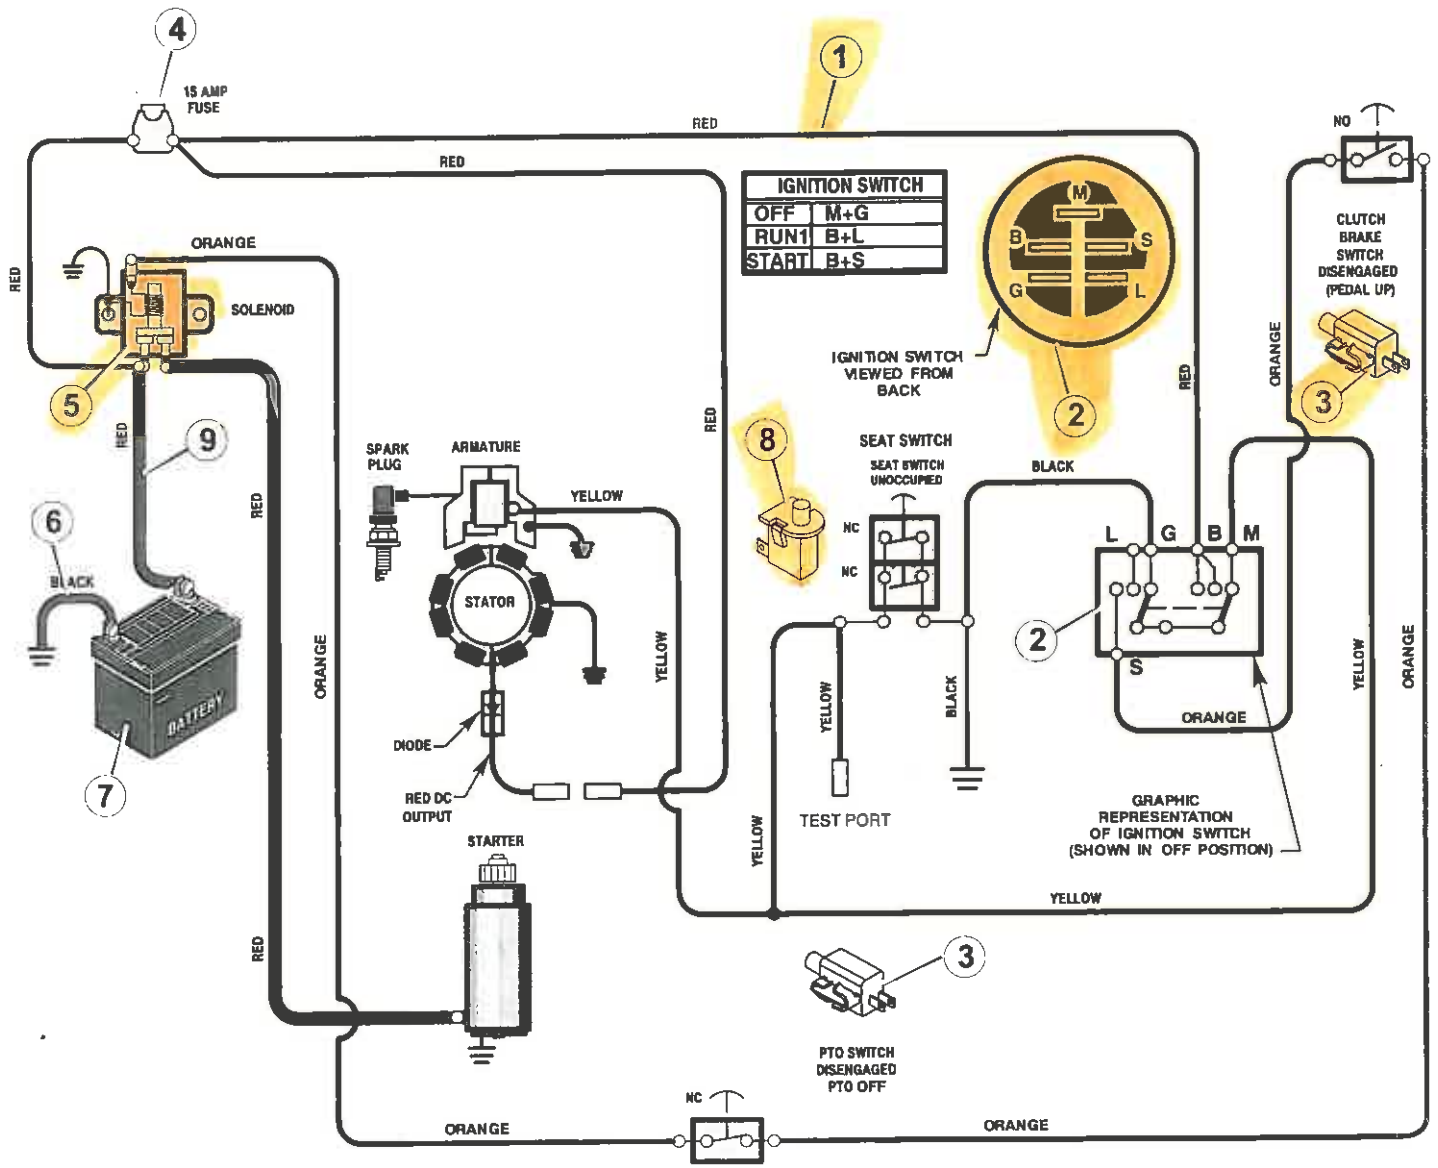

MODEL 309000x8NA

REPAIR PARTS MOWER HOUSING

MODEL 309000x8NA

REPAIR PARTS MOWER HOUSING

Key No.	Description	Part No.	Key No.	Description	Part No.
x 10	1 ✓ Belt, Blade Drive	37x111	32	Bolt, Shoulder	9x73
x 4	2 ✓ Pulley, Input	1401092	34	Pin, Cotter	30x20
	3 Locknut	15x121	✓ 2 35 ✓	Arm Assembly, Brake	1401185
	4 Nut, Flange	15x98	36	Link, Idler Arm	1401119
x 4	5 ✓ Pulley, Idler	1401252	37	Bolt	25x7
	6 Nut, Flange	15x84	38	Bracket, Brake Mounting	1401052
	7 Arm, Rear	1401031	39	Spacer, Jackshaft	1401094
	8 Nut, Flange	15x79	40	Plate, Idler Mounting	1401259 Z
	9 Bolt, Shoulder	9x58	42	Washer	19x45
	10 Link, Lift	1401033	43	Bolt, Carriage	2x94
	11 Washer	17x102	45	Bolt, Carriage	2x53
	12 Pin, Hair	31x4	x 4 ✓ 47	Housing, Blade	1401028
	13 Pin, Threaded Shoulder	94067	48	Hinge, Mulching Cover	1401106
	14 Bracket, Left Rear	1401047	49	Nut, Flange	15x88
	15 Bracket, Right Rear	1401235	50	Nut, Speed	28x76
	16 Plate, Adjustment	1401038	51	Wingnut	14x86
	17 Pad, Friction	94137	52	Bolt, Carriage	2x74
	18 Washer	17x45	53	Rod, Chute Deflector	91767
	19 Wingnut	95004	54	Cap, Push	28x23
	20 Spring, Left Torsion	166x43	x 2 55	Cover, Mulch (Black)	1401080
	21 Spring, Right Torsion	166x42	--	Cover, Mulch (Grey)	1401217
	22 Tube, Spacer	1401095	x 4 56	Mandrel Housing	1401275
	23 Bracket, Deck	1401037	x 2 57	Adapter, Blade	1001035
	24 Hanger, Front	1401040E701 x 10	58 ✓	Blade	1401079
x 4	26 Shaft, Splined	1401065	59	Washer, Cup	17x166
*	27 Arm Assemnly, Idler x 2. ✗	1401258E701	60	Washer	17x165
	28 Bolt, Shoulder	9x73	x 5 ✓ 61	Nut, Blade Mount	15x100
	29 Washer	17x47	x 2 ✓ 62	Deflector, Chute (Black)	1401081
	30 Spring, Extension	165x157	--	Deflector, Chute (Grey)	1401218
	31 Spring, Torsion	166x46	63	Washer	17x120