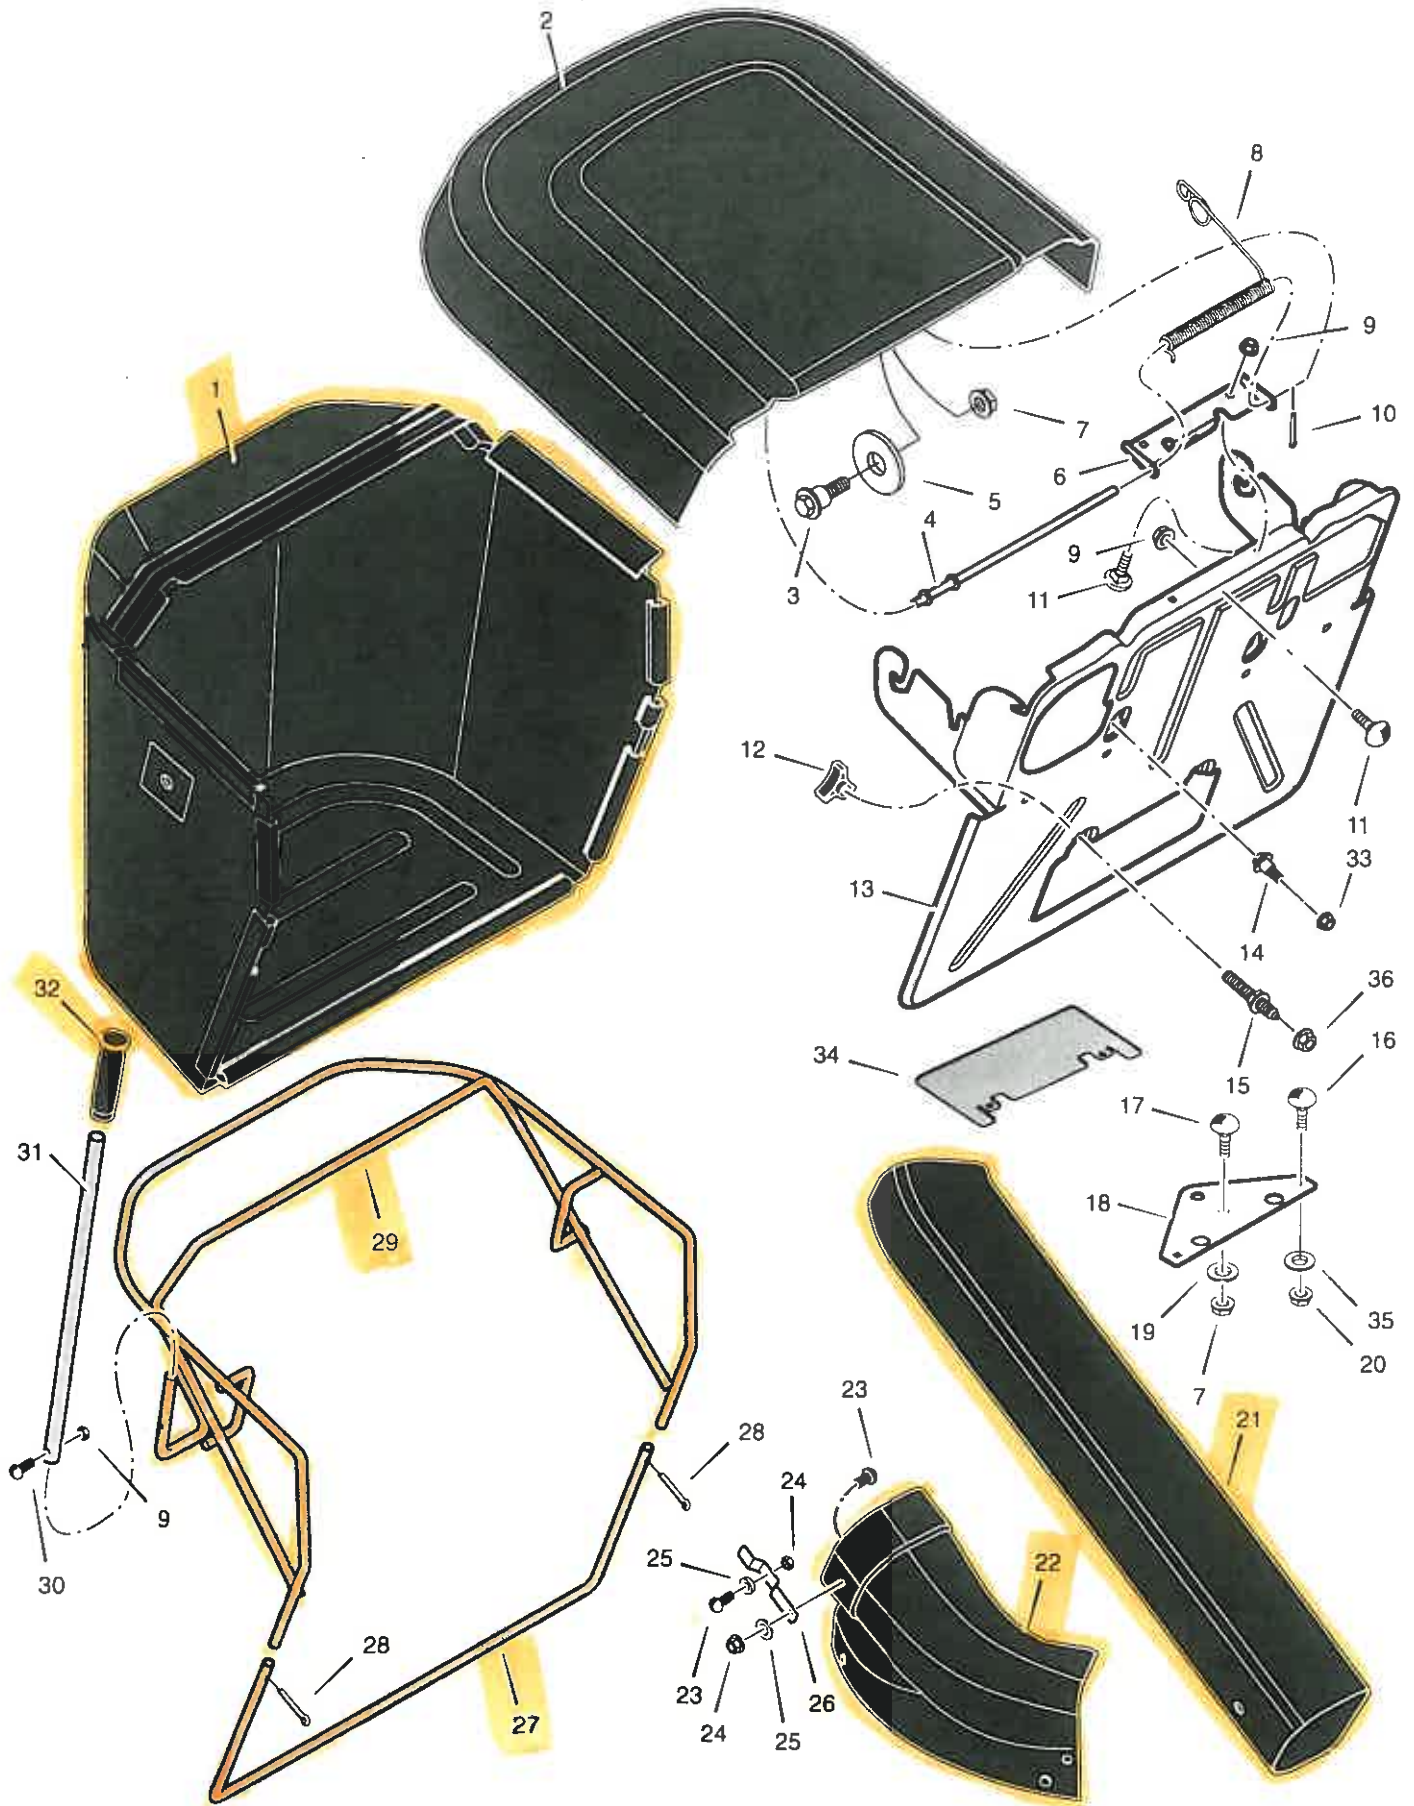

MODELS
247930x11A, 247930x50B, 247930x68A

REPAIR PARTS
GRASS BAGGER

MODELS

247930x11A, 247930x50B, 247930x68A

REPAIR PARTS

GRASS BAGGER

Key No.	Description	Part No.	Key No.	Description	Part No.
1	Bag, Cloth	1401246	19	Washer	17x104
2	Cover, Bag (Green)	1401288	20	Nut	15x88
	Cover, Bag (Red)	1401287	21	Tube, Connecting	1401089
	Cover, Bag (Black)	1401286	22	Tube, Extension	1401088
3	Bolt, Shoulder	9x13	23	Bolt	6x91
4	Rod, Bag Lid	1401168	24	Acorn Nut	14x77
5	Washer	17x152	25	Washer	17x180
6	Hinge, Bag Top	1401190E701	26	Spring, Leaf	1401175
7	Nut	15x84	27	Tube, Bag Frame	1401155E701
8	Spring, Torsion	166x47	28	Pin, Cotter	30x20
9	Nut	15x89	29	Frame, Bag	1401167E701
10	Pin, Cotter	30x50	30	Bolt	1x94
11	Bolt, Carriage	2x82	31	Lever, Dump	1401141E701
12	Knob	740227	32	Grip	1401176
13	Assembly, Bag Plate & Hanger	1401182E701	33	Nut, Flange	15x85
14	Bolt, Shoulder	9x70	34	Baffle, Bag Plate	1401242
15	Stud, Double End	6x110	35	Washer	17x212
16	Bolt, Carriage	2x53	36	Nut	15x79
17	Bolt, Carriage	2x57	—	Book, Instruction	F-020901L
18	Bracket, Hitch Extension	1401178E701