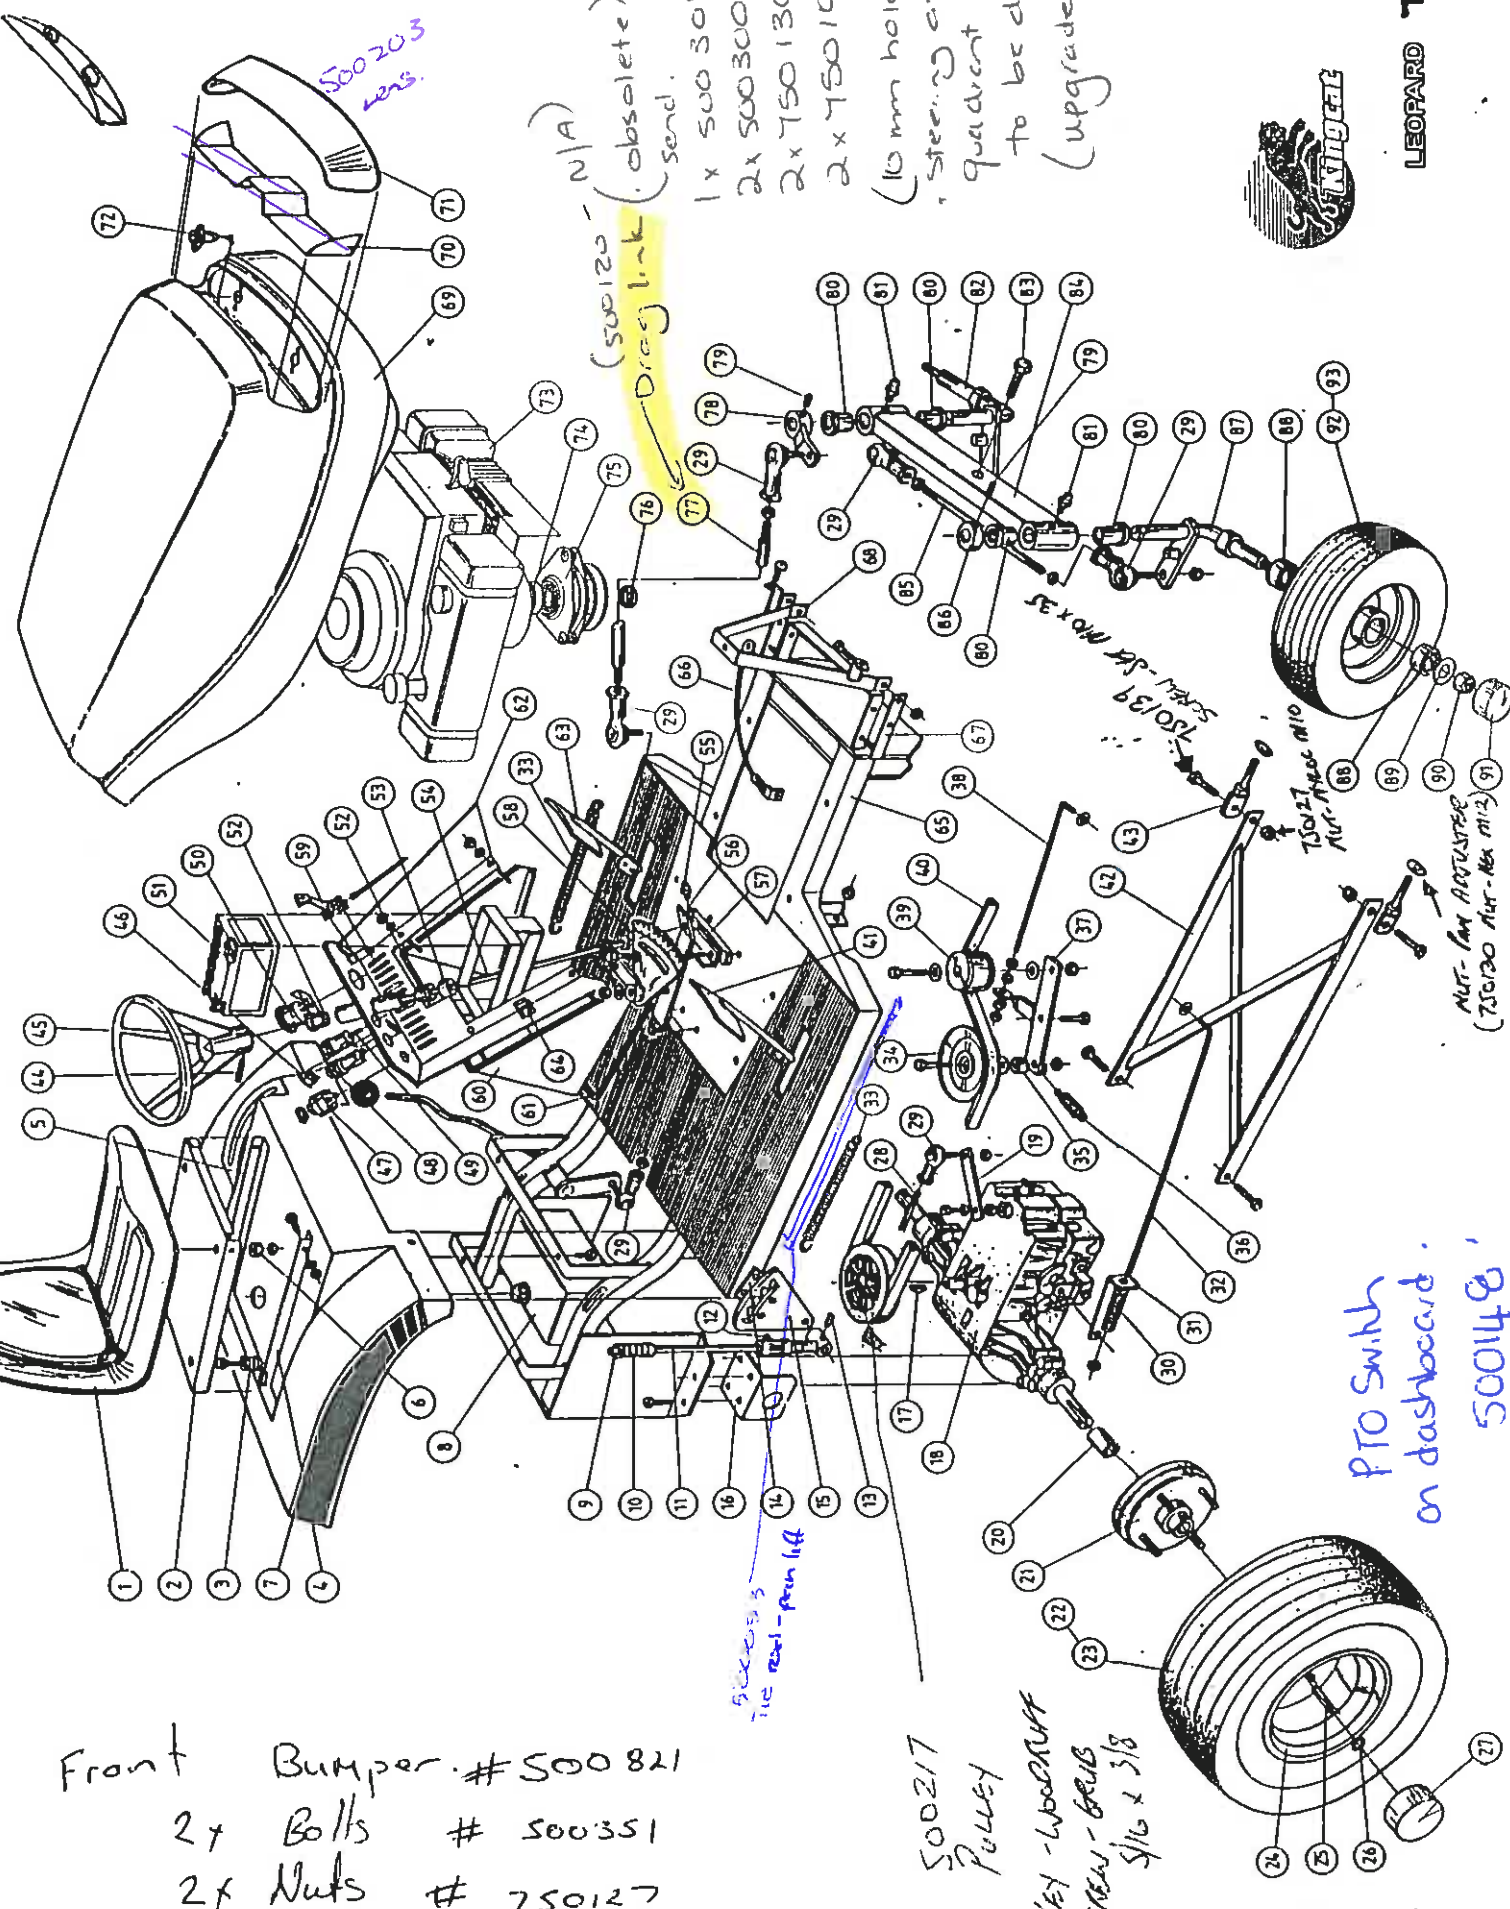

Leopard. I

LEOPARD Tractor

- Front Bumper # 500821
- 2x Bolts # 500351
- 2x Nuts # 750127

Model 501400 = 14 hp Series I.

Takes Cox electric clutch 232201.

... data washer. Tighten to SS boards with loctite.

09 235 0532

520 Long
466 long

465-401-

(see note PTO)

Kingpin.

Muffler
500253.

Blade engage - Dash
500148.

LEOPARD PARTS LIST - SERIES I & II (Continued)

REF PART DESCRIPTION
NO. NO.

PARTS NOT ILLUSTRATED

500393 Nut - Wheel (Rear)

500114 Pipe - Oil Drain

751186 Plug - Oil Drain

750237 Knob - Gear Lever

750769 Microswitch

750273 Key - Ignition