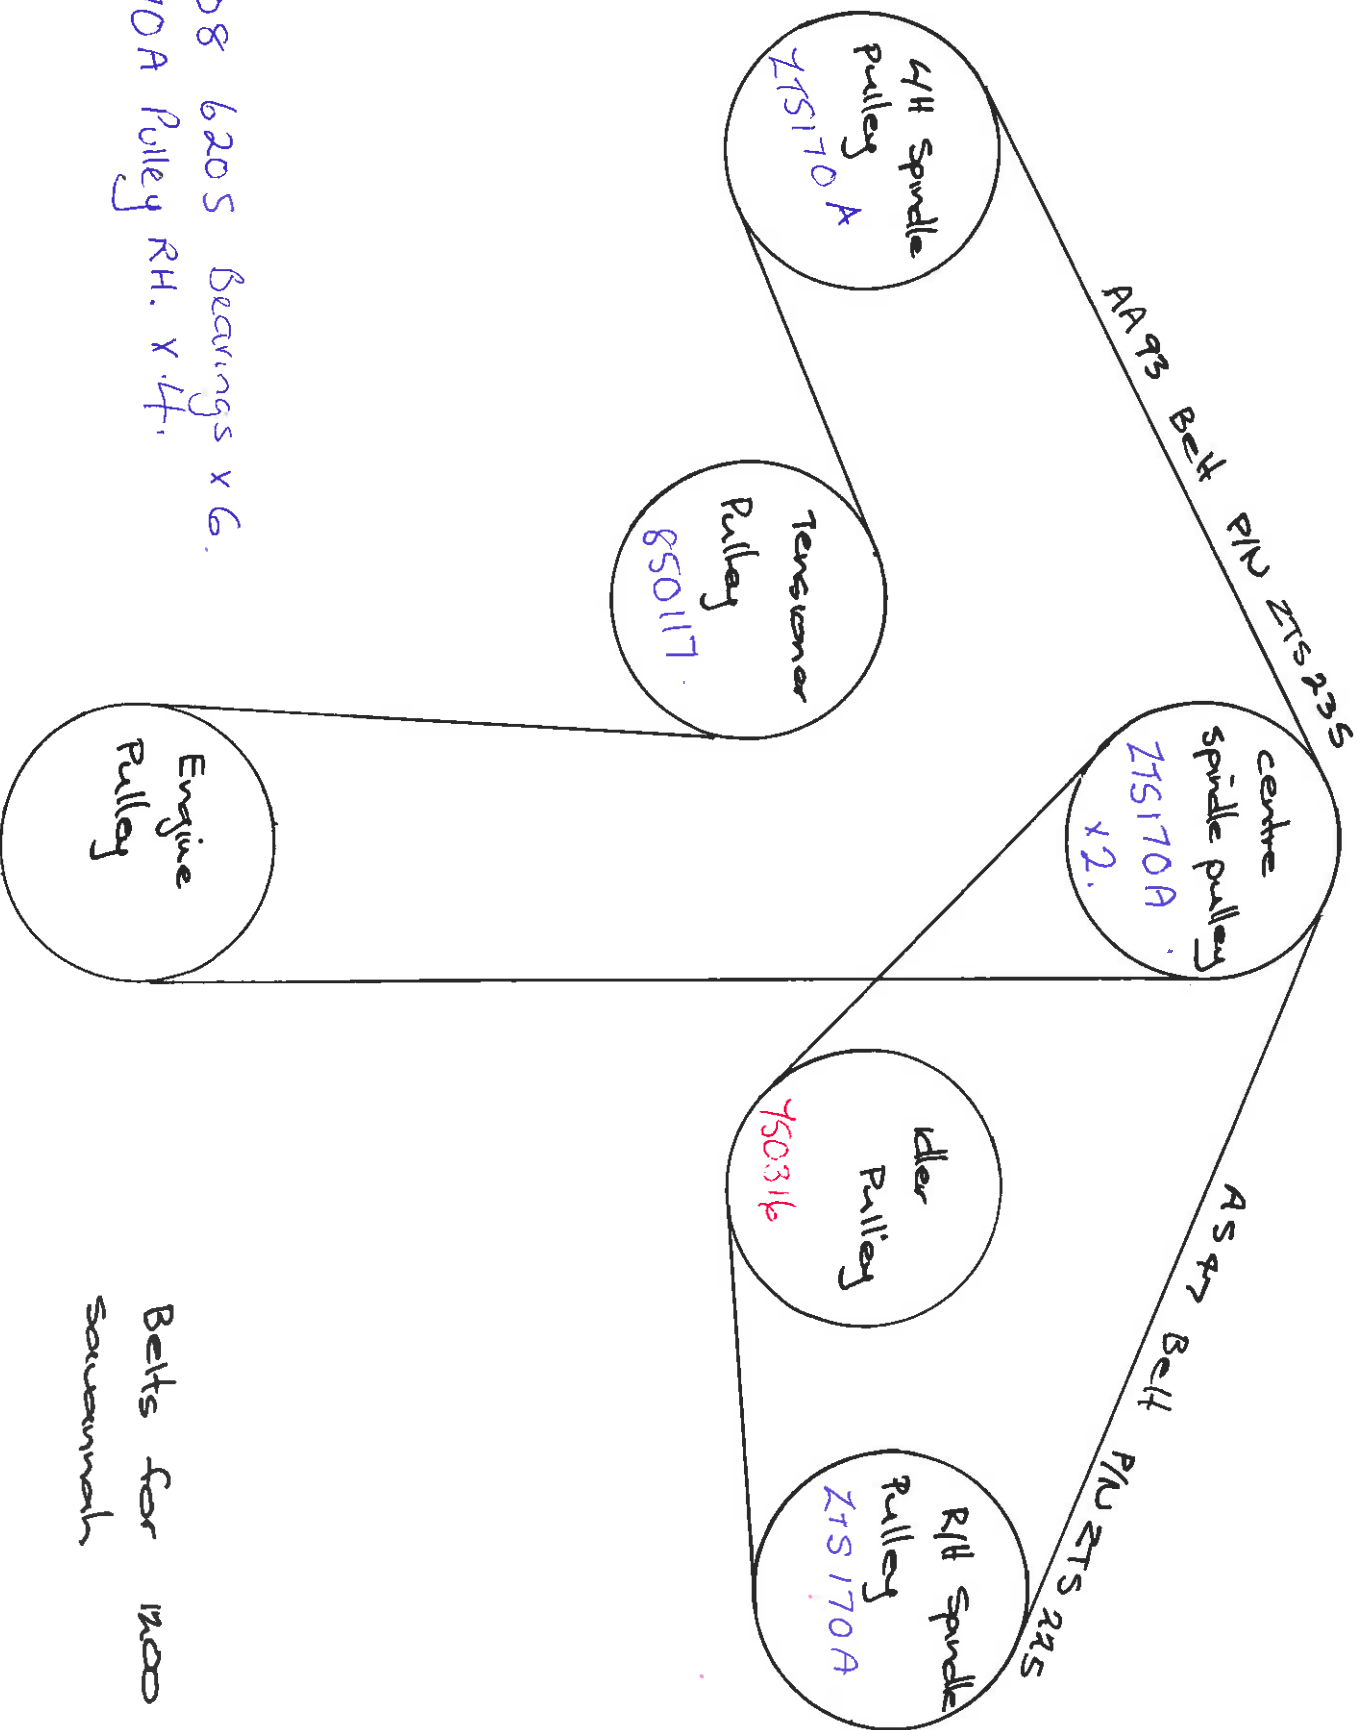

Updated

Y50308 6205 Bearings x 6.
ZTS170A Pulley RH. x 4.

Belts for road side discharge
Savannah

A. Section,

Side discharge Savannah.