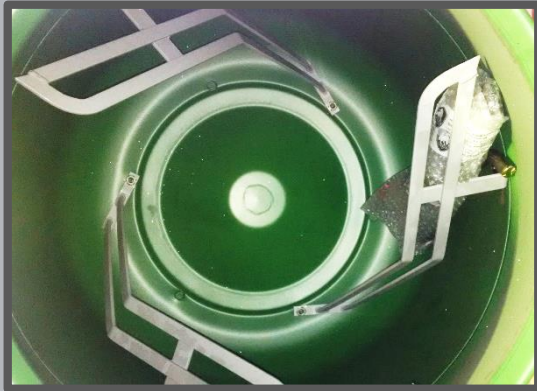

Agriquip

AGRICULTURAL IMPLEMENT WHOLESALERS

Mixing concrete seems to be an on-going task for many jobs around farms and these portable mixers mean you can mix your specific loads when and where you want to. The T400, a mixer of the Agriquip range built to mix concrete, can also be used to blend seeds, fertilizers and even wash vegetables.

**T400
CONCRETE
MIXER**

FEATURES

- 320 litre capacity (250 litre mix capacity)
- 3x paddle's
- Comes standard with hydraulic top link.

Hydraulic Top Link

3x Paddles

SPECIFICATIONS

- Weight : 103kg
- Overall Dimensions (HxWxD):
950mm x 700mm x 1200mm